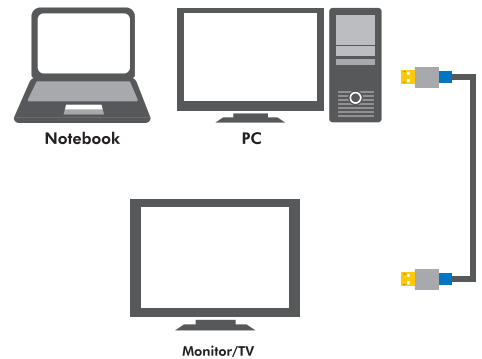

## Premium DisplayPort Connection Cable

DP male to DP male

Art. No.: **BDPM15**  
**BDPM20**  
**BDPM30**

Connect your external DisplayPort devices to PC/Notebook.

### Features:

- » Aluminum housing
- » DisplayPort male to DisplayPort male cable
- » Compliant with Displayport 1.2 with 3D support, faster refresh rates and deeper color
- » Maximum resolution up to 4K x 2K

### Package Contents:

- » 1 x Premium DisplayPort Connection Cable