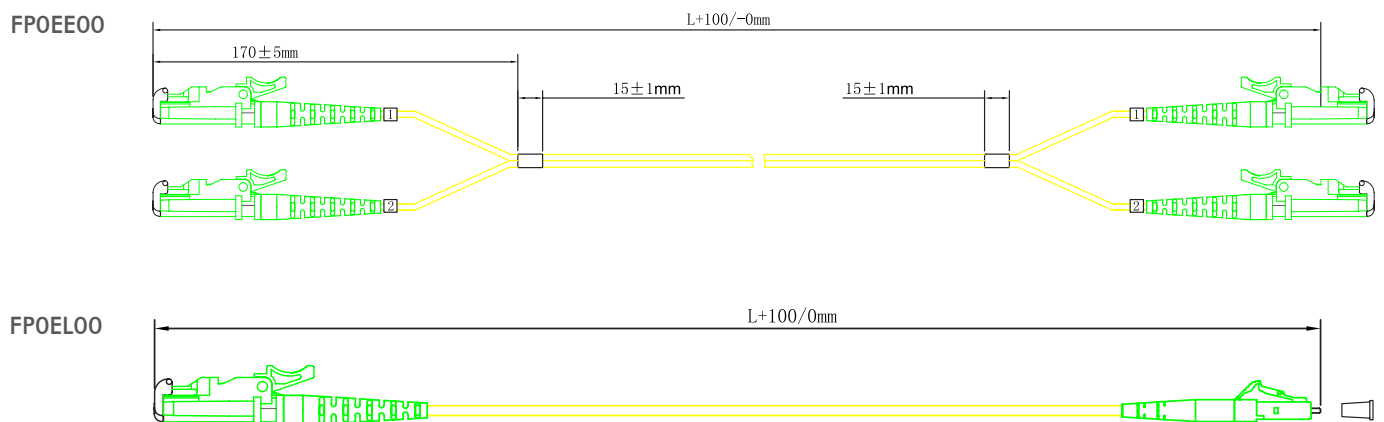

#### Technical Features

Duplex jumper 9/125μ Singlemode, APC 8° polish

Fiber: I-VH-2E 9/125μ OS2 G.657.A2

Jacket: LSZH, yellow, Ø2.0 x 4.0mm

Connector: LSH APC, green

Application: Up to 100 Gbps / 125m

Standard: IEC 61754-15, IEC 61754-20

Quality: Each cable includes a measure protocol

#### Technical Drawings

[www.logilink.de](http://www.logilink.de)

RoHS  
compliant

Length	LSH – LSH	EAN Code
0.50 m	FPOEE00	4052792047288
1.00 m	FPOEE01	4052792047295
2.00 m	FPOEE02	4052792047301
3.00 m	FPOEE03	4052792047318
5.00 m	FPOEE05	4052792047325
7.50 m	FPOEE07	4052792047332
10.00 m	FPOEE10	4052792047349
15.00 m	FPOEE15	4052792047356
20.00 m	FPOEE20	4052792047363

Length	LSH – LC	EAN Code
0.50 m	FPOEL00	4052792047370
1.00 m	FPOEL01	4052792047387
2.00 m	FPOEL02	4052792047394
3.00 m	FPOEL03	4052792047400
5.00 m	FPOEL05	4052792047417
7.50 m	FPOEL07	4052792047424
10.00 m	FPOEL10	4052792047431
15.00 m	FPOEL15	4052792047448
20.00 m	FPOEL20	4052792047455