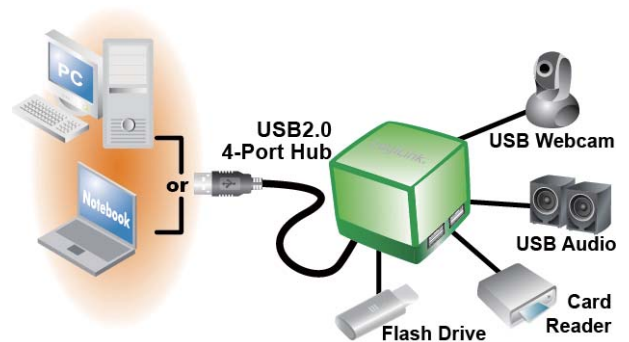

Packaging Information:

- Packing Dimension: 80 x 140 x 70mm
- Packing Weight: 0.12kg
- Carton Dimension: 575 x 415 x 160mm
- Carton Q'ty: 40pcs
- Carton Weight: 5kg